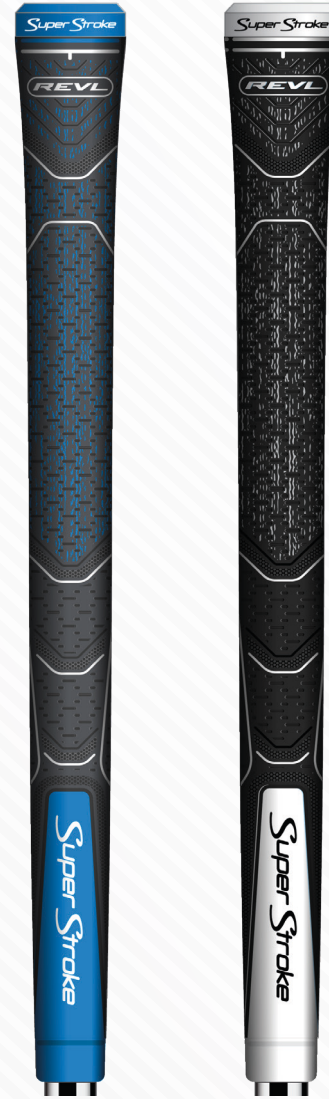

REVL Element

Standard
Midsize

Standard
Midsize