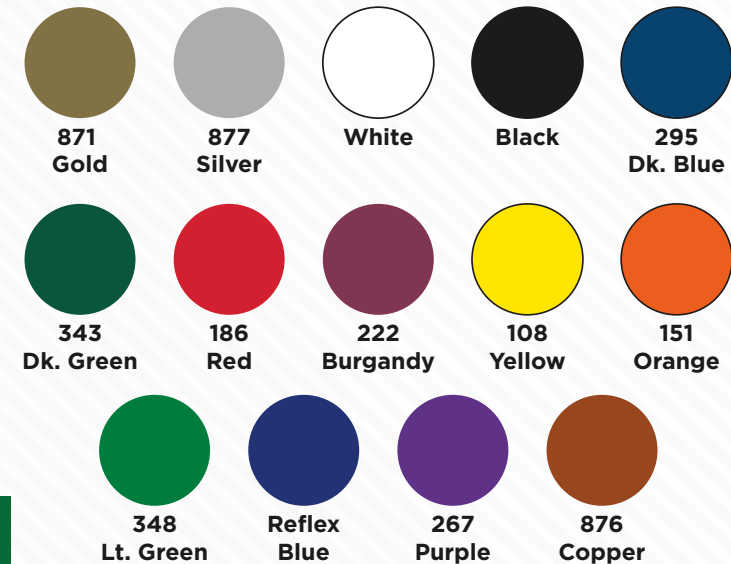

Cit. Orange
(12)

Cit. Pink
(13)

Dk. Blue
(21)

Dk. Green
(50)

Orange
(56)

Purple
(61)

Red
(62)

Yellow
(78)

Pink, Black, Red, Green, Blue, Grey, Yellow, Orange, Purple, Rhody Blue, and Maroon

**FREE
SET-UP**

**Wooden Display
with custom header card
purchase of 500.*

Poker Chip
With removable ball mark
minimum order 100

**Metal
Ball Marker**
quarter size
minimum order 50

Hat Clip
with logo ball marker
minimum order 50

**Available with
these stock logos
or with a custom
logo.*

Ball Marks

Available in Full Color Digital Imprint

Pencils

Hex

Hex with Eraser

Round with eraser

Pencil Colors

Imprinted in one color.

Hot Stamp Colors

Hex Only