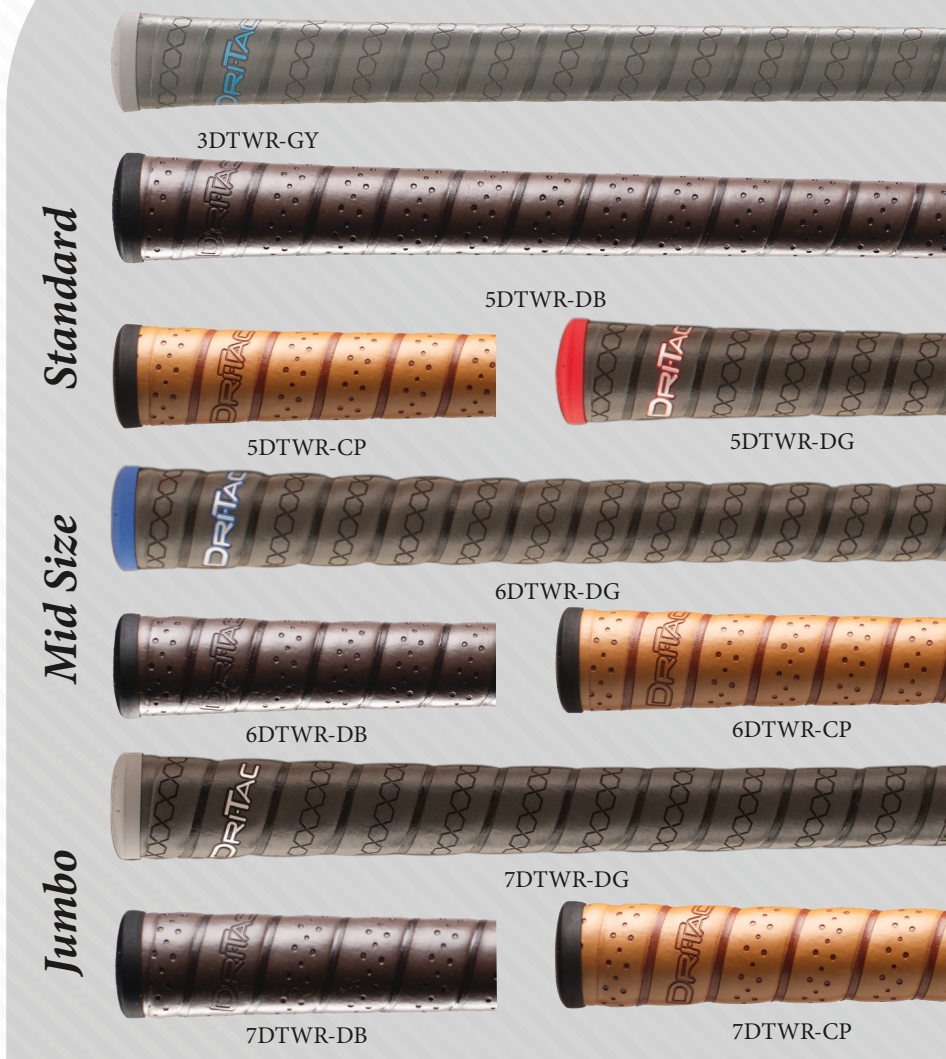

Dri-Tac

2.0

Lite

LT

Wrap

Long Grip