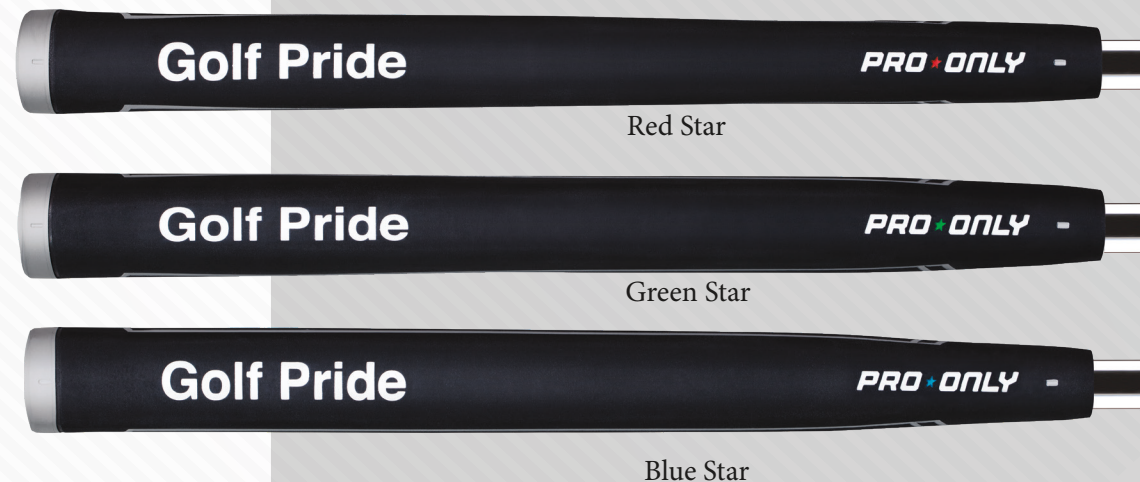

Reverse Taper Putters
in small, medium, & large

Zero Taper Putters
Black available in Medium & Large
Red & Blue available in Medium

Pro Only Cord

Pro Only

Super Stroke ZENERGY

White/Black

Black

White/Red